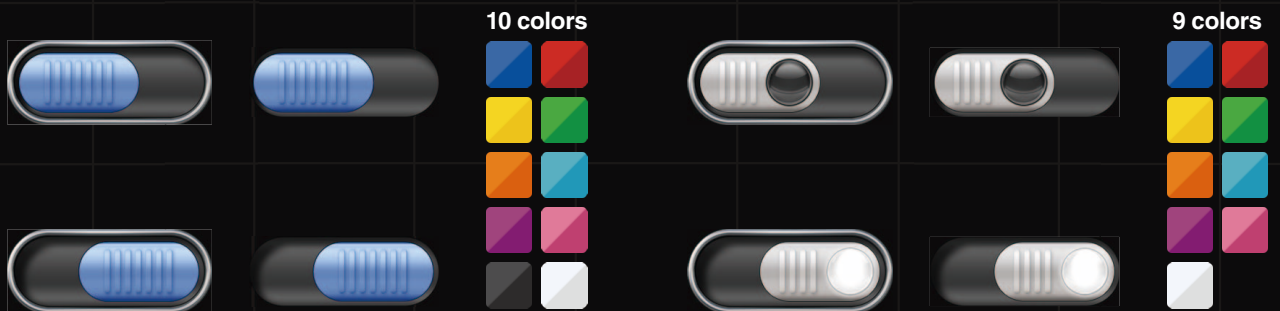

Design amazingly stylish screens with 32-bit PNG parts

The 32-bit PNG parts have been added for the GOT2000 series.
Compared to conventional BMP parts, the new parts do not become distorted even if they are enlarged or reduced, achieving beautiful screen design.

Framed / Frameless

Search By Subject ... FA Metallic / FA Metal 3Selector 1
Search By Function ... Selector_2 / FA Metal 3Selector 1

10 colors

9 colors

FA Metallic Toggle

Framed / Frameless

Search By Subject ... FA Metallic / FA Metal Toggle 1
Search By Function ... Toggle_2 / FA Metal Toggle 1