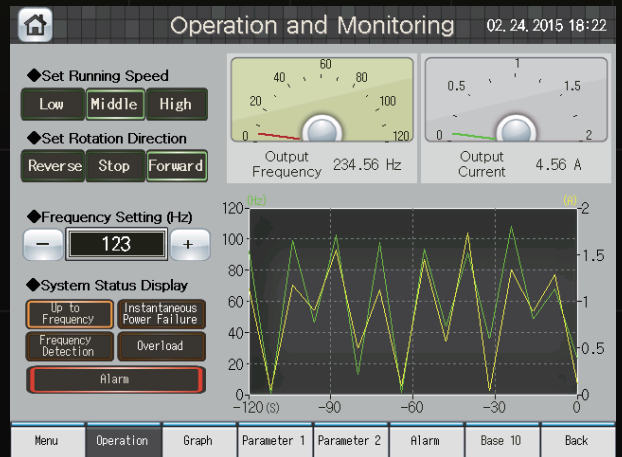

You can select parts by themes classified under [Search By Subject], giving different impressions of a screen.

<FA Metallic>

<FA Control>

<FA Plastic>

<Smart>

FA Metallic

FA Control

FA Plastic