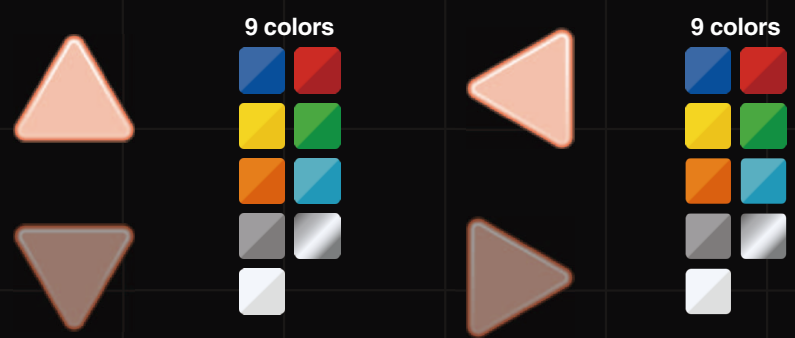

Search By Subject ... Smart / Smart Switch A2
Search By Function ... Switch_2 / Smart Switch A2