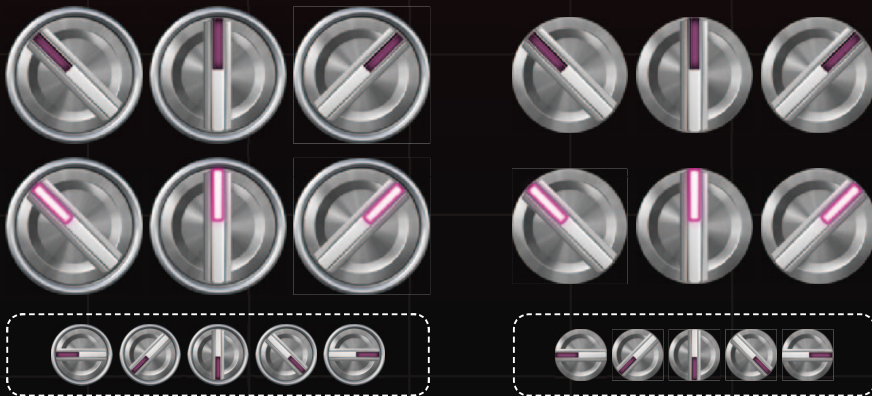

FA Metallic Selector

Framed / Frameless

Search By Subject ... FA Metallic / FA Metal 3Selector 1
Search By Function ... Selector_2 / FA Metal 3Selector 1

10 colors

9 colors

FA Metallic Toggle

Framed / Frameless

Search By Subject ... FA Metallic / FA Metal Toggle 1
Search By Function ... Toggle_2 / FA Metal Toggle 1

10 colors

9 colors

Search By Subject ... FA Metallic / FA Metal Toggle Figure 1
Search By Function ... Toggle Figure / FA Metal Toggle Figure 1

10 colors

FA Metallic

FA Control

FA Plastic

Smart

Component parts

Keyboard samples

Appendices