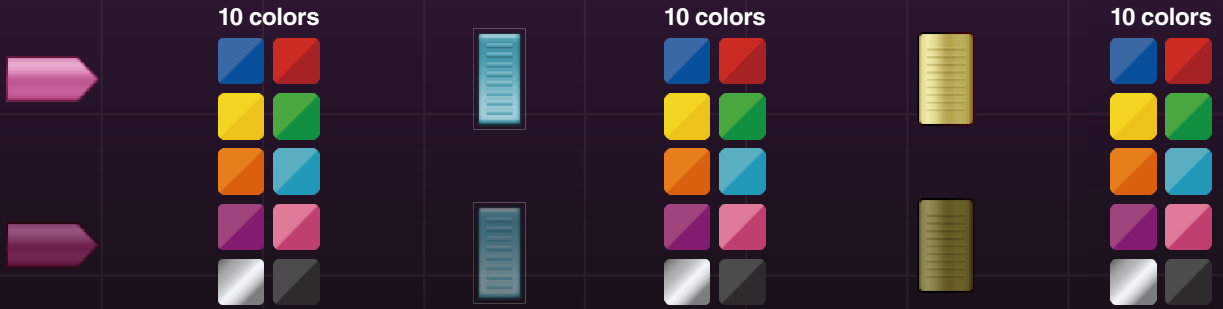

Search By Subject ... Slider / Slider_FA Metal(V)
Search By Function ... Slider / Slider_FA Metal(V)