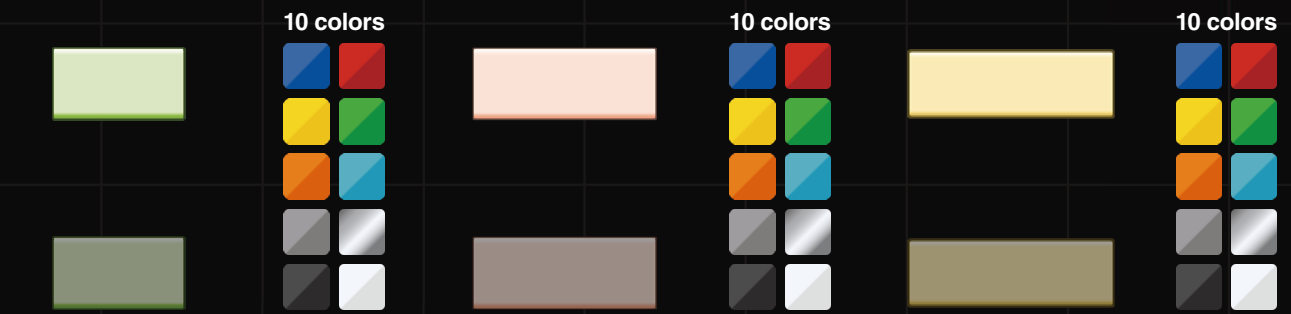

Smart Switch (Continued from the previous page)

Frameless

Search By Subject ... Smart / Smart Switch Figure B1

Search By Function ... Switch Figure / Smart Switch Figure B1

FA Metallic

FA Control

FA Plastic

Smart

Component parts

Keyboard samples

Appendices

10 colors

Search By Subject ... Smart / Smart Switch Figure B2

Search By Function ... Switch Figure / Smart Switch Figure B2

9 colors