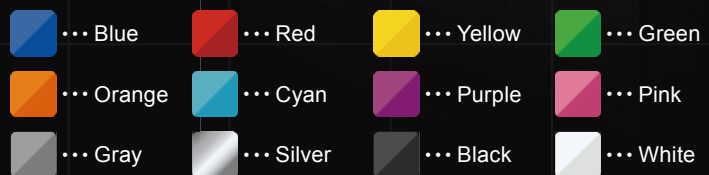

32-bit PNG parts for GOT2000 series

The part image remains sharp and well-defined even after changing the size.

* The 32-bit PNG parts can be used with the GOT2000 series only.
* PNG parts other than 32-bit colors are not supported.

Meanings of icons

Framed ... The icons indicate whether a target part has a frame.
Frameless

The icons indicate available colors for a target part.

INDEX

	FA Metallic	<p>Framed</p> <p>Frameless</p>	<p>Lamp 4</p> <p>Switch 5</p> <p>Lamp Switch 9</p> <p>Tab 11</p> <p>Selector 12</p> <p>Toggle 12</p>
	FA Control	<p>Framed</p> <p>Frameless</p>	<p>Lamp 13</p> <p>Switch 14</p> <p>Lamp Switch 18</p> <p>Tab 19</p> <p>Selector 19</p> <p>Toggle 19</p>
	FA Plastic	<p>Framed</p> <p>Frameless</p>	<p>Lamp 20</p> <p>Switch 22</p> <p>Selector 24</p> <p>Toggle 24</p>
	Smart	<p>Frameless</p>	<p>Lamp 25</p> <p>Switch 26</p> <p>Lamp Switch 31</p> <p>Tab 31</p> <p>Rotary 32</p> <p>Selector 32</p> <p>Toggle 33</p> <p>SetKey 33</p>
	Component parts	<p>Framed</p> <p>Frameless</p>	<p>Frame Meter 34</p> <p>Plate 36</p> <p>Gesture 38</p> <p>Slider 40</p> <p>Arrow 42</p> <p>Pict 44</p> <p>Flag 45</p> <p>Illustration 45</p>
	Keyboard samples	<p>Frameless</p>	<p>Numerical Key (Dec) 46</p> <p>Numerical Key (Hex) 47</p> <p>Ascii Key 48</p> <p>Ascii Window Switch Key 51</p> <p>KANA Key 52</p> <p>Alarm Key 55</p> <p>Document Display Key 58</p> <p>HistoricalGraph Key 59</p> <p>HistoricalDataList Key 60</p> <p>KANA KANJI 61</p>
Appendices			<p>Parts storage location 62</p> <p>Screen design examples 63</p>