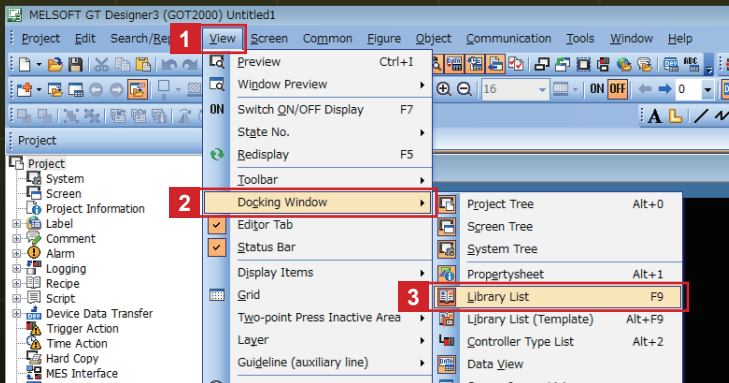

Keyboard samples

Appendices

Appendices Parts storage location

Various attractive parts are registered in the "system library" of our screen design software, GT Designer3.

◀ Select

- 1 [View]
- 2 [Docking Window]
- 3 [Library List]