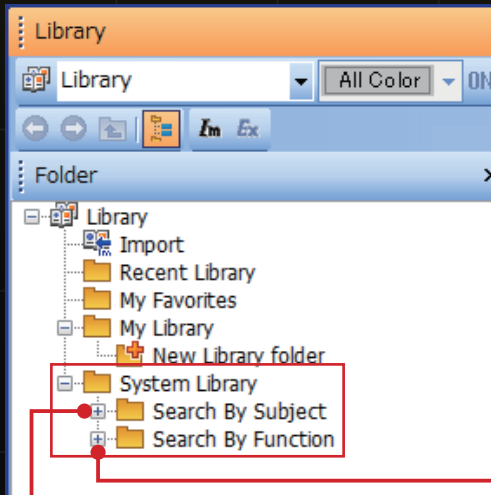

◀ Select [Search By Subject] or [Search By Function] under [System Library] to list the registered parts.