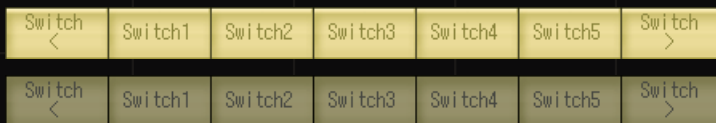

8 colors

8 colors

Search By Subject ... FA Plastic_N / FA Plastic_N Ascii Window Switch Key 1

Search By Function ... Ascii Window Switch Key / FA Plastic_N Ascii Window Switch Key 1